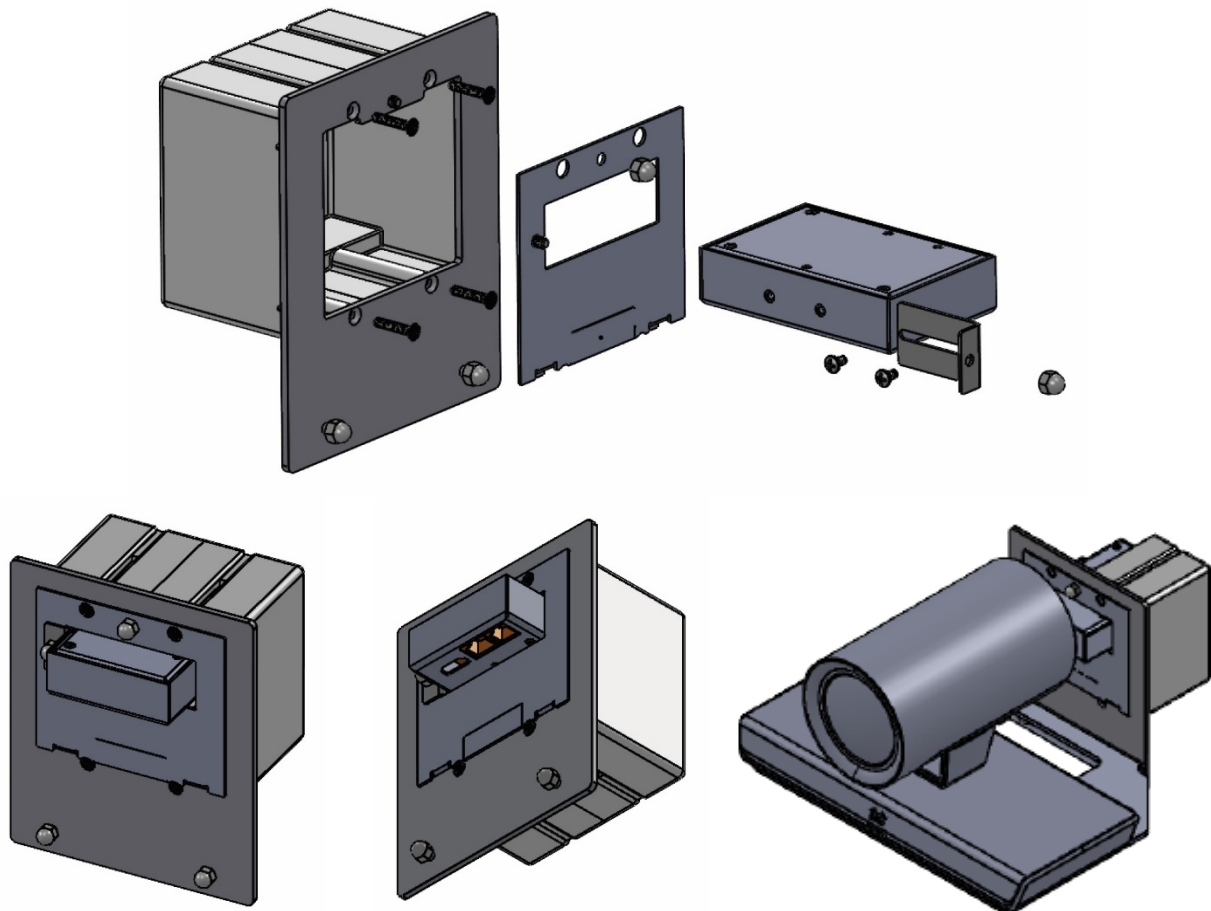

You spoke, and we listened!
Meet our new and improved **RCM Series™ Mount**!

When we redesigned the **RCM Series™ Mount** to include the spring clip, it was intended to make the installation and service processes easy and convenient. Since then, we have received invaluable feedback from our integrators helping us understand what worked and what fell short.

SCT is proud to introduce our new and improved **RCM Series™ Mount**, now shipping with all orders! Our new mounting bracket makes installation and service of our Camera-End Module easier than ever, while also eliminating any potential cosmetic damage to the module. For a cleaner finish, we've also added a cover that fits seamlessly with the wall mount plate, concealing the 2-gang wall box and unsightly cabling. A break-out tab at the bottom of the cover offers an additional pass-through option for cable management.

We always appreciate the opportunity to make our products better, and we hope you love the new **RCM Series™ Mount** as much as we do.

RCM-CP6™ Shown Above

Visit us at InfoComm 2020 Booth #N1545!

[Sound Control Technologies](https://www.soundcontrol.net)
22 South Smith St, Norwalk, CT 06855
203-854-5701 • www.soundcontrol.net